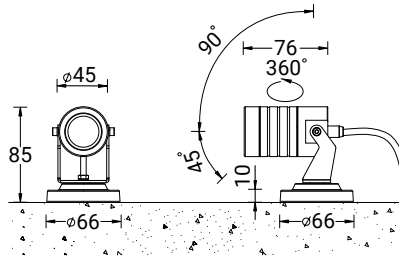

Luminaire Structure

- Low copper content aluminium housing with a chemical chromated protection before powder coating, ensuring high corrosion resistance.
- Stainless steel fasteners in grade 316.
- Power is provided to the luminaire through water tight single cable gland supplied with 0.5m 2x0.5sqmm.
- Outdoor power cable.
- Durable silicone rubber gasket.
- High efficiency optical PMMA.
- Clear toughened glass.
- Plastic ground spike for garden type.
- Accessory visor must be order separately.
- Remote driver is not included.
- This luminaire is constant current type and need connecting in series.

Product Code

Model No.	Lamp	System Power W	Lumen lm	Colour	EEC	Beam Angle	Weight kg
UT-50552 - W30	1 LED	4	160	3000K	A++	23°	0.27
UT-50553 - W30	1 LED	4	160	3000K	A++	23°	0.27
UT-50552 - W40	1 LED	4	164	4000K	A++	23°	0.27
UT-50553 - W40	1 LED	4	164	4000K	A++	23°	0.27