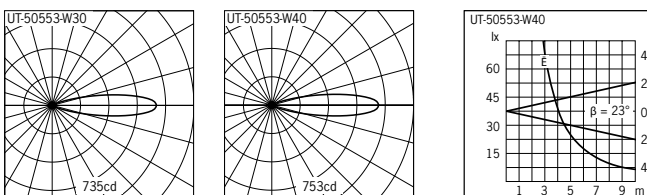

Photometric

HEADQUARTERS EUROPE

Ligman Europe s.r.o.
VGP Park Ústí nad Labem, P2 | Přestanov 120 | 40317 Přestanov |
Czech Republic | Tel. +420 477 07 1500 | sales.cz@ligman.com
www.ligman.com

HEADQUARTERS THAILAND

Ligman Lighting Co., Ltd.
17/2 | Moo 4 | Monthong | Bangnampreaw | Chachoengsao 24150 |
Thailand | Tel. +66 (2) 7339140 | info@ligman.com

Ligman Ltd.
Victory Way | Crossways | Dartford DA2 6QD |
United Kingdom | Tel +66 2 733 9140 | Fax +66 2 733 9153 |
sales.uk@ligman.com

Technical amendments reserved.